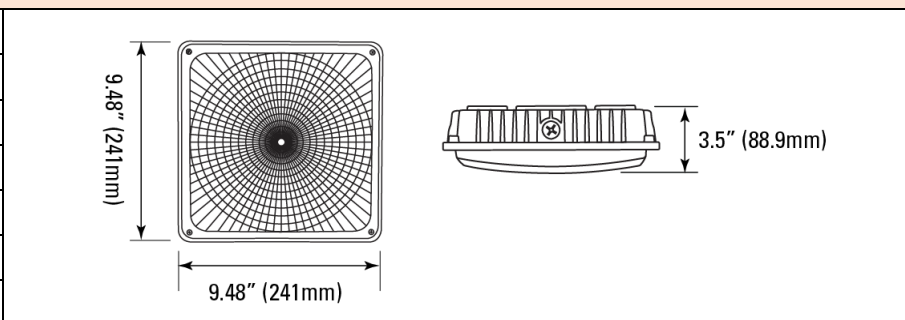

Version	2.0	Date	8/9/18
Prepared By	JC		

PRODUCT SPECIFICATION

Category	Slim Canopy
Item Number	9417
Stock Code	FX10SCM28/850/WH
Mounting	Ceiling
Housing Color	White

ELECTRICAL CHARACTERISTICS			
Rated Wattage (W)	28	Replacement Wattage (W)	150
Tested Wattage (W)	28.19		
Input Voltage (V)	120-277V	Surge Protect Level	4KV
Voltage Frequency (Hz)	50/60		
Input Current (A)	0.31	Dimmable	1-10V
Power Factor	>0.9	AUX (12V) Line	-
THD	<20%		

PHOTOMETRIC CHARACTERISTICS			
Lumen (lm)	3,640	CCT (K)	5000K
Efficacy (lm/w)	129	Beam Angle (°)	160°
CRI	>80		

GENERAL CHARACTERISTICS	
Operating Temperature (°F)	-40°F ~ 122°F
Storage Temperature (°F)	-40°F ~ 140°F
IP Rating	IP65
Rated Life (Hrs)	50,000
Warranty (Yrs)	5

ACCESSORIES		
Item #	Stock Code	Description

PRODUCT DIMENSIONS

Width- in / (mm)	9.48" 241
Height- in / (mm)	3.50" 88.9
Depth- in / (mm)	9.48" 241
EPA (ft²)	-
Weight (lbs)	4.5
Mounting Height (ft)	-
Cable Length (ft)	-